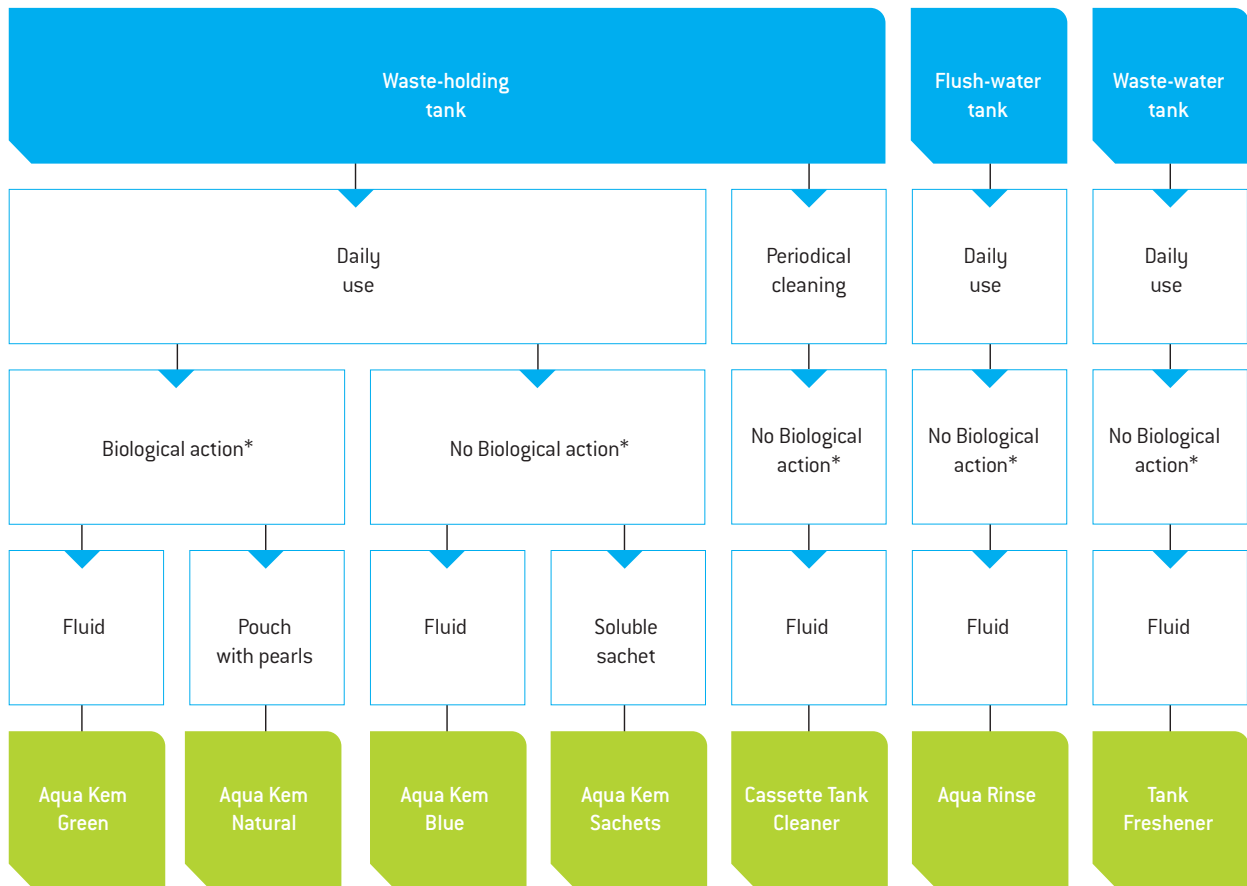

# When to use which Toilet Care Product?

The range of available Toilet Care products may vary for each country.

\* Micro-organisms biologically break down the toilet waste in the tank. Particularly suitable when emptying the waste tank into septic tanks on camp sites [Test ISO 11734].

## AQUA KEM SACHETS

Sachets filled with powder for daily use. Aqua Kem sachets are toilet sachets that are completely dissolvable in water. This means you can apply the right dose easily and economically. All you have to do is place the sachets directly in your waste-holding tank, and they dissolve quickly. For average use, one dose is effective for a maximum of four to five days. **Packaging:** Resealable canister with 15 sachets / **Dosage:** 1 sachet.